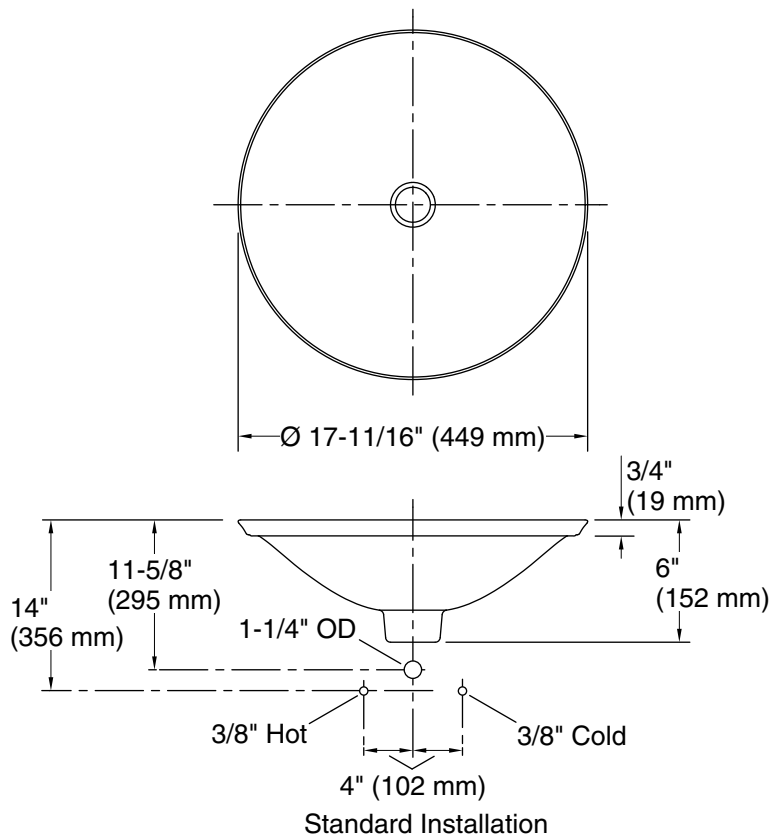

## Technical Information

All product dimensions are nominal.

Bowl configuration: Single

Installation: Drop-in, Vessel

Bowl area (Only): Diameter: 17-11/16" (449 mm)  
Bowl depth: 4" (102 mm)  
Water depth: 4" (102 mm)