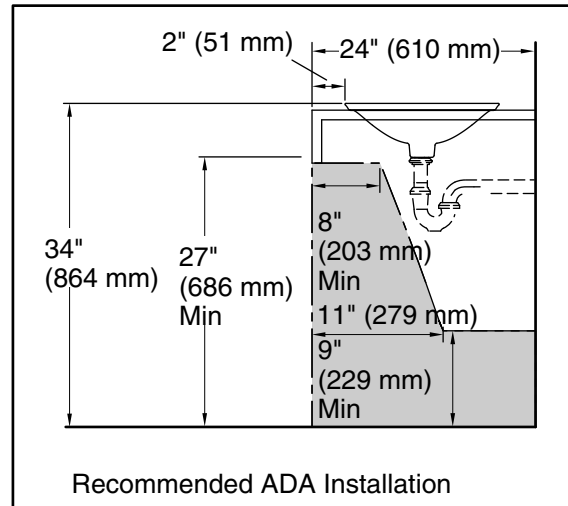

## Technical Information

All product dimensions are nominal.

Bowl configuration: Single

Installation: Drop-in, Vessel

Bowl area (Only): Diameter: 17-11/16" (449 mm)  
Bowl depth: 4" (102 mm)  
Water depth: 4" (102 mm)